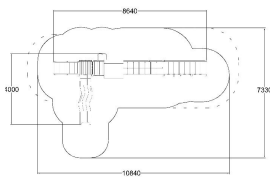

-  Climbing
5
-  Exercising
2
-  Meeting points
4
-  Play panels
1
-  Roofs
1
-  Slides
1
-  Towers
3

User age	2+
Number of users	16
Product length, mm	3660
Product width, mm	8640
Product height, mm	3650
Impact area, m ²	50
Falling space, m ²	57.5
Max. free fall height, mm	1970
Safety info	EN 1176-1, 3 TÜV
Ropes	