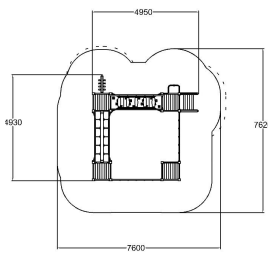

-  Bridges  
2
-  Climbing  
5
-  Slides  
1
-  Towers  
4

User age	3+
Number of users	15
Product length, mm	4930
Product width, mm	4950
Product height, mm	2280
Impact area, m <sup>2</sup>	51.5
Falling space, m <sup>2</sup>	52.7
Max. free fall height, mm	1900
Safety info	EN 1176-1 TÜV
Ropes	