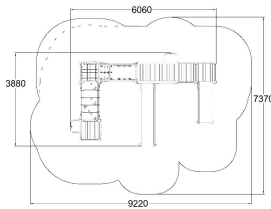

-  Balancing
1
-  Bridges
2
-  Climbing
5
-  Meeting points
4
-  Play panels
2
-  Slides
3
-  Towers
4

Product length, mm	6050
Product width, mm	3880
Product height, mm	3610
Impact area, m ²	56
Falling space, m ²	56
Max. free fall height, mm	1970
Safety info	EN 1176-1, (3) TÜV
Ropes	