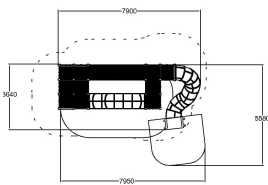

-  Bridges
1
-  Crawling
1
-  Meeting points
7
-  Play panels
11
-  Slides
1
-  Towers
1

User age	2+
Number of users	35
Product length, mm	7900
Product width, mm	3640
Product height, mm	2840
Impact area, m ²	30.2
Falling space, m ²	48.2
Max. free fall height, mm	1370
Safety info	EN 1176-1, 3 TÜV
Ropes	