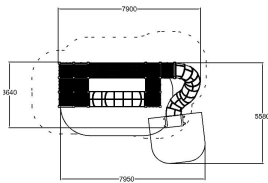

-  Bridges
1
-  Crawling
1
-  Meeting points
7
-  Play panels
11
-  Slides
1
-  Towers
1

User age	2+
Number of users	35
Product length, mm	7900
Product width, mm	3640
Product height, mm	2840
Impact area, m ²	30.2
Falling space, m ²	48.2
Max. free fall height, mm	1370
Safety info	EN 1176-1, 3 TÜV
Ropes	