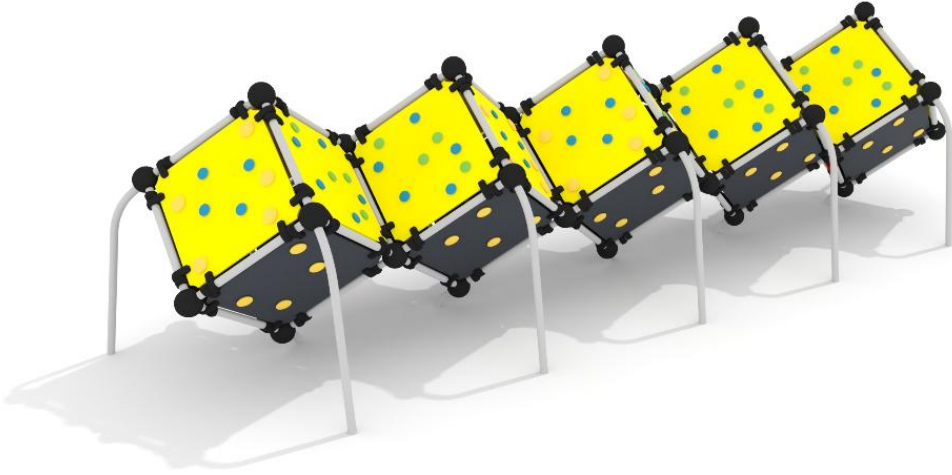

**WALL BOULDERING 5 CUBES**

User age	5+
Number of users	15
Product length, mm	5570
Product width, mm	7760
Product height, mm	2190
Impact area, m <sup>2</sup>	47.3
Falling space, m <sup>2</sup>	47.5
Max. free fall height, mm	2190
Safety info	EN 1176-1 TÜV