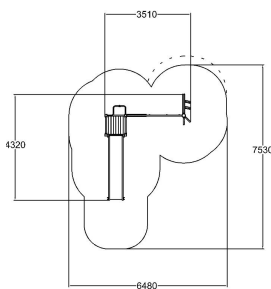

-  Climbing
4
-  Slides
2
-  Towers
1

User age	3+
Number of users	8
Product length, mm	4320
Product width, mm	3510
Product height, mm	2350
Impact area, m ²	32.1
Falling space, m ²	33.3
Max. free fall height, mm	1970
Safety info	EN 1176-1, 3 TÜV