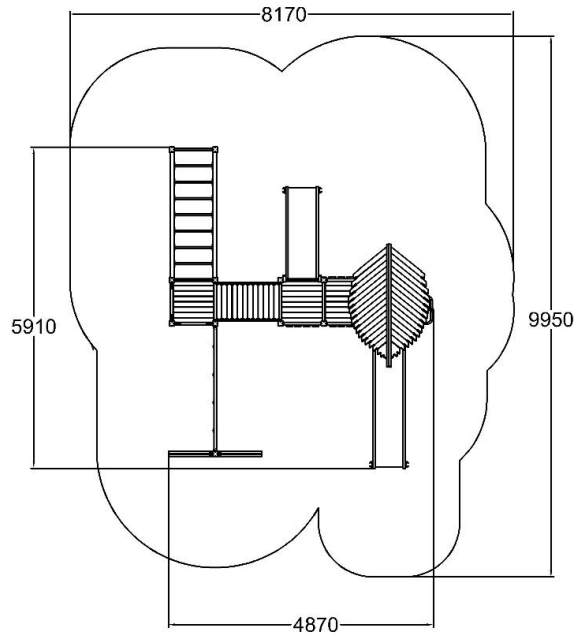

**TOWER PLAY WITH TRANSF.STATION**

-  Climbing  
3
-  Roofs  
1
-  Slides  
2
-  Towers  
2

Product length, mm	5910
Product width, mm	4870
Impact area, m <sup>2</sup>	68
Max. free fall height, mm	2480
Safety info	EN 1176-1, 4 TÜV