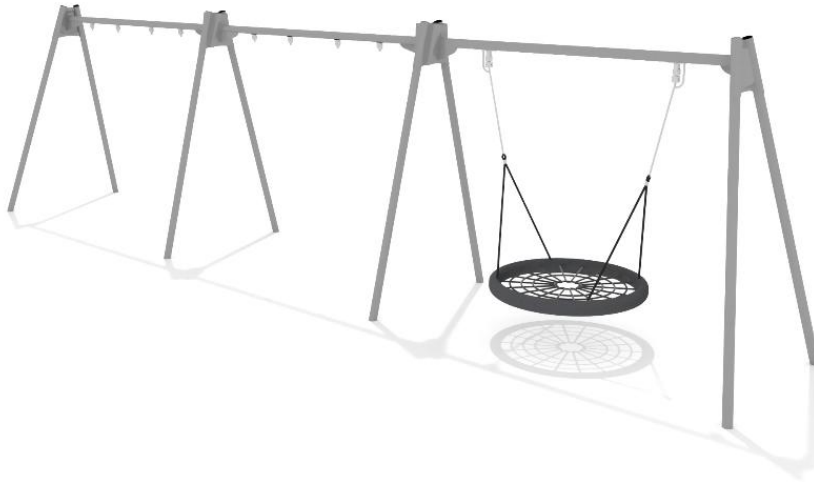

**SWING FOR 4 + NEST (HIGH)**

User age	1+
Product length, mm	10500
Product width, mm	1920
Product height, mm	2680
Impact area, m <sup>2</sup>	68
Falling space, m <sup>2</sup>	68
Max. free fall height, mm	1400
Safety info	EN 1176-1, 2 TÜV