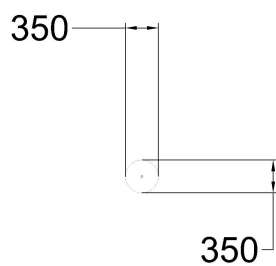

SIMPLE SAND TABLE

User age	1+
Product length, mm	350
Product width, mm	350
Product height, mm	370
Falling space, m ²	5.4
Max. free fall height, mm	370
Safety info	EN 1176-1 TÜV