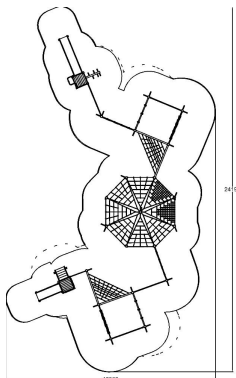

 Balancing
3

 Climbing
14

 Meeting points
2

 Slides
3

 Towers
2

User age	1+
Number of users	50
Product length, mm	20570
Product width, mm	10110
Product height, mm	3270
Impact area, m ²	178
Falling space, m ²	183
Height required, mm	4270
Max. free fall height, mm	2600
Safety info	EN 1176-1, 3 TÜV