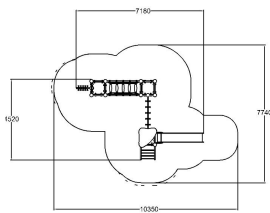

-  Balancing
1
-  Bridges
1
-  Climbing
2
-  Exercising
1
-  Roofs
1
-  Slides
1
-  Towers
3

User age	3+
Number of users	11
Product length, mm	4485
Product width, mm	7180
Product height, mm	3990
Impact area, m ²	51
Falling space, m ²	51.8
Max. free fall height, mm	1740
Safety info	EN 1176-1, 3 TÜV