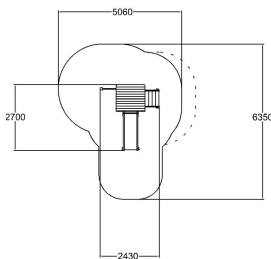

-  Climbing  
1
-  Meeting points  
1
-  Roofs  
1
-  Slides  
1
-  Towers  
1

User age	1+
Number of users	6
Product length, mm	2570
Product width, mm	2430
Product height, mm	2340
Impact area, m <sup>2</sup>	23
Falling space, m <sup>2</sup>	25
Height required, mm	3400
Max. free fall height, mm	1100
Safety info	EN 1176-1, 3 TÜV