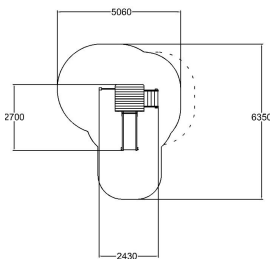

-  Climbing
1
-  Meeting points
1
-  Roofs
1
-  Slides
1
-  Towers
1

User age	1+
Number of users	6
Product length, mm	2570
Product width, mm	2430
Product height, mm	2340
Impact area, m ²	23
Falling space, m ²	25
Height required, mm	3400
Max. free fall height, mm	1100
Safety info	EN 1176-1, 3 TÜV