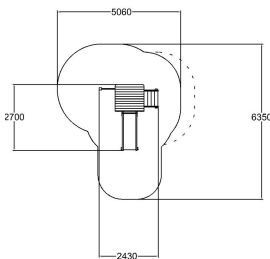

-  Climbing  
2
-  Meeting points  
1
-  Slides  
1
-  Towers  
1

User age	1+
Number of users	5
Product length, mm	2570
Product width, mm	2430
Product height, mm	2360
Impact area, m <sup>2</sup>	22.7
Falling space, m <sup>2</sup>	24.8
Max. free fall height, mm	1100
Safety info	EN 1176-1, 3 TÜV