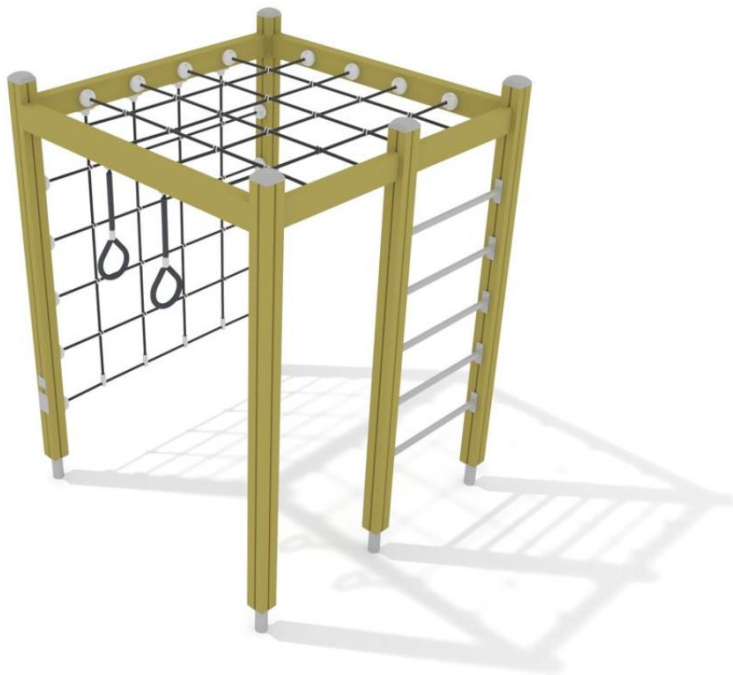

-  Climbing
3
-  Exercising
1
-  Towers
1

Number of users	6
Product length, mm	1700
Product width, mm	1700
Product height, mm	2300
Impact area, m ²	28
Falling space, m ²	28
Max. free fall height, mm	2170
Safety info	EN 1176-1 TÜV
Ropes	