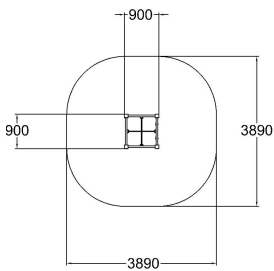

SMALL CLIMBING FRAME

- A Climbing
2
- H Exercising
1
- T Towers
1

User age	2+
Number of users	4
Product length, mm	900
Product width, mm	900
Product height, mm	1350
Impact area, m ²	13.2
Falling space, m ²	13.2
Max. free fall height, mm	1350
Safety info	EN 1176-1 TÜV
Ropes	