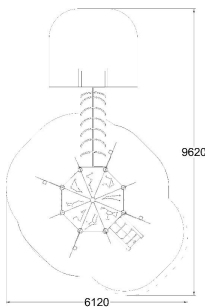

-  Climbing  
3
-  Meeting points  
3
-  Play panels  
2
-  Roofs  
1
-  Slides  
1
-  Towers  
1

**LAPPSET.** Q14507  
EN Impact Area 33,2 m<sup>2</sup>  
EN Falling Space 33,9 m<sup>2</sup>

User age	3+
Number of users	15
Product length, mm	6360
Product width, mm	3870
Product height, mm	4920
Impact area, m <sup>2</sup>	33
Falling space, m <sup>2</sup>	34
Height required, mm	6000
Max. free fall height, mm	1470
Safety info	EN 1176-1, 3 TÜV
Ropes	