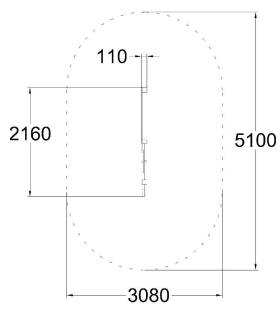

Q14500

POST OFFICE PLAY WALL

User age	1+
Number of users	3
Product length, mm	2160
Product width, mm	110
Product height, mm	2230
Safety info	EN 1176-1 TÜV