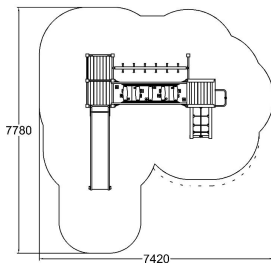

-  Bridges  
1
-  Climbing  
4
-  Exercising  
1
-  Meeting points  
3
-  Roofs  
1
-  Slides  
2
-  Towers  
2

User age	3+
Number of users	18
Product length, mm	4460
Product width, mm	4310
Product height, mm	3320
Impact area, m <sup>2</sup>	43
Falling space, m <sup>2</sup>	43
Height required, mm	4320
Max. free fall height, mm	1470
Safety info	EN 1176-1, 3 TÜV
Ropes	