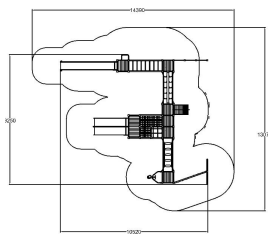

-  Balancing
3
-  Bridges
2
-  Climbing
2
-  Dynamic
1
-  Exercising
4
-  Play panels
1
-  Slides
2
-  Towers
4

User age	3+
Number of users	32
Product length, mm	9250
Product width, mm	10520
Product height, mm	3030
Impact area, m ²	111.8
Falling space, m ²	112.1
Max. free fall height, mm	2190
Safety info	EN 1176-1, 3 TÜV
Ropes	