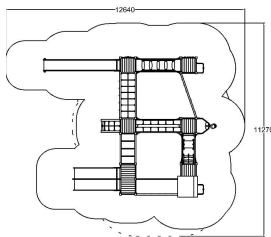

-  Balancing  
2
-  Bridges  
3
-  Climbing  
7
-  Dynamic  
1
-  Meeting points  
6
-  Roofs  
1
-  Slides  
5
-  Towers  
6

User age	4+
Number of users	45
Product length, mm	9115
Product width, mm	7300
Product height, mm	4150
Impact area, m <sup>2</sup>	103
Falling space, m <sup>2</sup>	107
Height required, mm	5150
Max. free fall height, mm	2570
Safety info	EN 1176-1, 3 TÜV
Ropes	