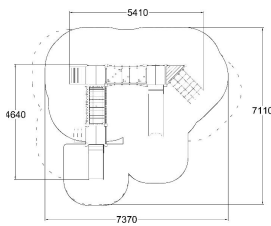

-  Bridges
2
-  Climbing
3
-  Play panels
5
-  Slides
2

User age	1+
Number of users	16
Product length, mm	4640
Product width, mm	5420
Product height, mm	1690
Impact area, m ²	39.3
Falling space, m ²	45.7
Max. free fall height, mm	1000
Safety info	EN 1176-1, 3 TÜV
Ropes	