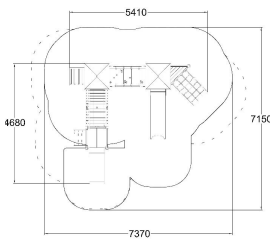

# MARCUS TOWER PLAY

-  Balancing  
2
-  Bridges  
2
-  Climbing  
4
-  Crawling  
2
-  Meeting points  
3
-  Play panels  
2
-  Slides  
2
-  Towers  
3

User age	1+
Number of users	16
Product length, mm	5420
Product width, mm	4700
Product height, mm	1690
Impact area, m <sup>2</sup>	39
Height required, mm	2700
Max. free fall height, mm	1000
Safety info	EN 1176-1, 3 TÜV
Ropes	