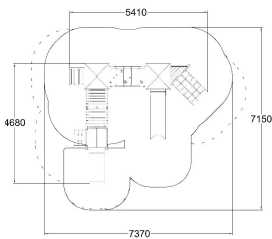

MARCUS TOWER PLAY

-  Balancing
2
-  Bridges
2
-  Climbing
4
-  Crawling
2
-  Meeting points
3
-  Play panels
2
-  Roofs
2
-  Slides
2
-  Towers
3

User age	1+
Number of users	16
Impact area, m ²	39
Max. free fall height, mm	1000
Safety info	EN 1176-1, (3) TÜV
Ropes	