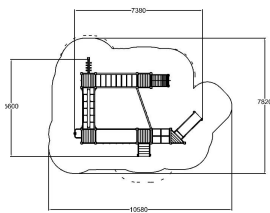

4 TOWER PLAY

User age	1+
Number of users	20
Max. free fall height, mm	1990
Safety info	EN 1176-1, 3 TÜV
Ropes	