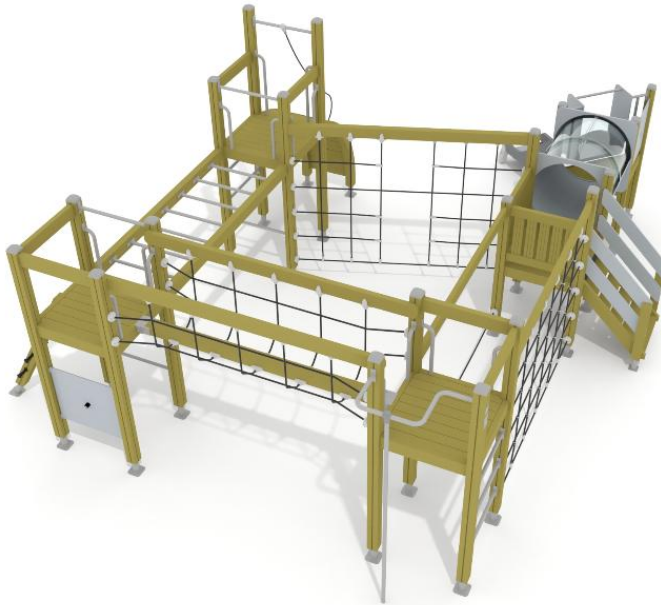

4 TOWER PLAY

User age	1+
Number of users	20
Max. free fall height, mm	1990
Safety info	EN 1176-1, 3 TÜV
Ropes	