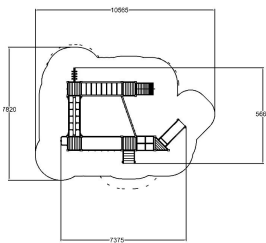

-  Balancing  
1
-  Bridges  
1
-  Climbing  
6
-  Crawling  
1
-  Exercising  
1
-  Play panels  
1
-  Slides  
2
-  Towers  
4

User age	1+
Number of users	20
Product length, mm	5665
Product width, mm	7375
Product height, mm	2775
Impact area, m <sup>2</sup>	64.5
Falling space, m <sup>2</sup>	66.8
Max. free fall height, mm	1990
Safety info	EN 1176-1, 3 TÜV
Ropes	