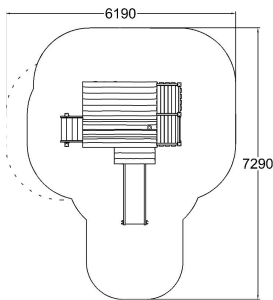

-  Climbing
3
-  Meeting points
1
-  Roofs
1
-  Slides
1
-  Towers
1

User age	1+
Number of users	20
Product length, mm	3820
Product width, mm	3250
Product height, mm	3330
Impact area, m ²	31
Falling space, m ²	33
Height required, mm	4330
Max. free fall height, mm	1000
Safety info	EN 1176-1, 3 TÜV