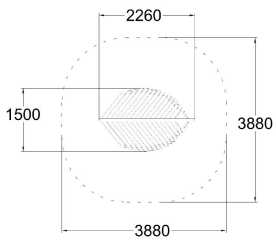

**Q14416**  
**PLAY HOUSE**

User age	1+
Product length, mm	2260
Product width, mm	1500
Product height, mm	3190
Falling space, m <sup>2</sup>	13
Safety info	EN 1176-1 TÜV