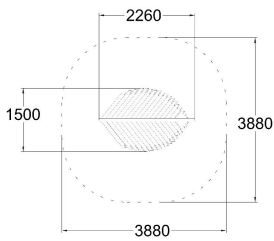

Q14416
PLAY HOUSE

User age	1+
Product length, mm	2260
Product width, mm	1500
Product height, mm	3190
Falling space, m ²	13
Safety info	EN 1176-1 TÜV