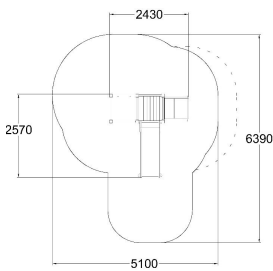

 Balancing  
1

 Climbing  
3

 Exercising  
2

 Meeting points  
1

 Slides  
1

 Towers  
1

User age	1+
Product length, mm	2430
Product width, mm	2570
Product height, mm	2040
Impact area, m <sup>2</sup>	23
Falling space, m <sup>2</sup>	25.6
Max. free fall height, mm	1970
Safety info	EN 1176-1, (3) TÜV
Ropes	