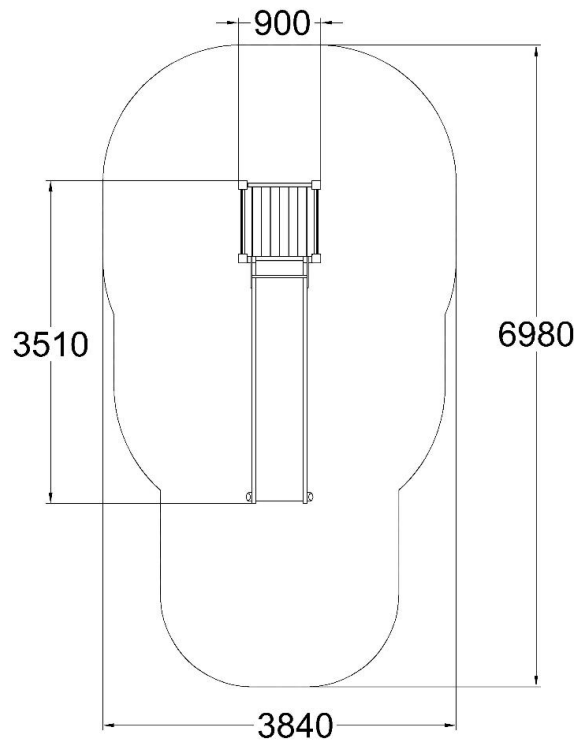

Q14413-1
BIG SLIDE

Product length, mm	900
Product width, mm	3640
Product height, mm	2280
Impact area, m ²	22
Falling space, m ²	22
Max. free fall height, mm	1470
Safety info	EN 1176-1, 3 TÜV