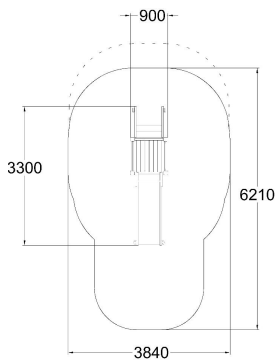

-  Climbing
1
-  Meeting points
1
-  Slides
1
-  Towers
1

User age	2+
Product length, mm	6210
Product width, mm	3850
Product height, mm	1740
Impact area, m ²	19
Falling space, m ²	21.3
Max. free fall height, mm	1000
Safety info	EN 1176-1, (3) TÜV