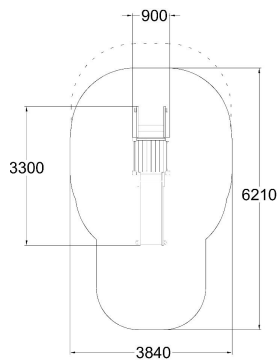

Q14412
SMALL SLIDE

-  Climbing
1
-  Meeting points
1
-  Slides
1
-  Towers
1

User age	2+
Product length, mm	6210
Product width, mm	3850
Product height, mm	1740
Impact area, m ²	19
Falling space, m ²	21.3
Max. free fall height, mm	1000
Safety info	EN 1176-1, (3) TÜV