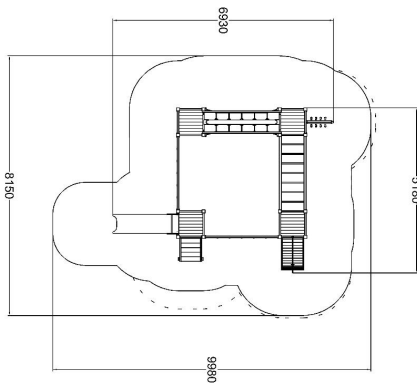

-  Balancing
2
-  Bridges
1
-  Climbing
6
-  Meeting points
4
-  Slides
1
-  Towers
6

Product length, mm	6930
Product width, mm	5090
Product height, mm	2730
Impact area, m ²	59
Max. free fall height, mm	1900
Safety info	EN 1176-1, 3 TÜV
Ropes	