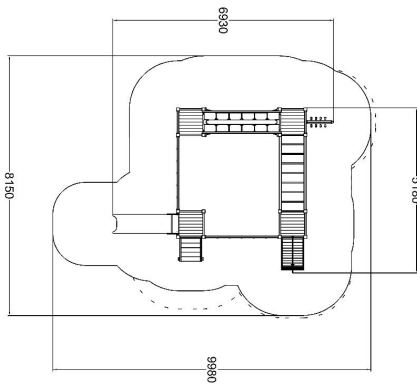

-  Balancing
2
-  Bridges
1
-  Climbing
6
-  Meeting points
4
-  Slides
1
-  Towers
6

Product length, mm	6930
Product width, mm	5090
Product height, mm	2730
Impact area, m ²	59
Max. free fall height, mm	1900
Safety info	EN 1176-1, 3 TÜV
Ropes	