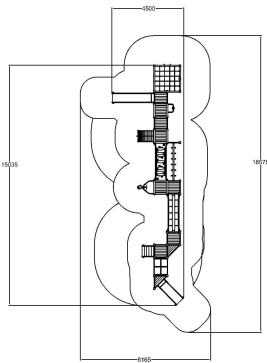

-  Bridges
2
-  Climbing
4
-  Crawling
1
-  Dynamic
1
-  Exercising
3
-  Play panels
1
-  Roofs
3
-  Slides
3

User age	1+
Number of users	38
Product length, mm	15035
Product width, mm	4500
Product height, mm	3370
Impact area, m ²	94.4
Falling space, m ²	112
Max. free fall height, mm	2020
Safety info	EN 1176-1, 3 TÜV
Ropes	