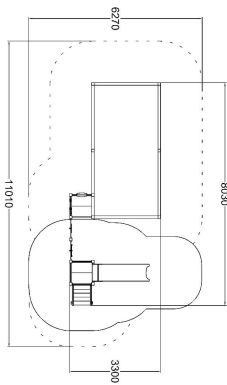

# LISA SANDBOX AND SLIDE

-  Meeting points  
1
-  Play panels  
3
-  Sandplay  
1
-  Slides  
1
-  Towers  
2

User age	+1
Number of users	21
Product length, mm	8030
Product width, mm	3300
Product height, mm	1690
Impact area, m <sup>2</sup>	20.7
Falling space, m <sup>2</sup>	59.7
Height required, mm	2690
Max. free fall height, mm	1000
Safety info	EN 1176-1, 3 TÜV
Installation time (for 1), h	11