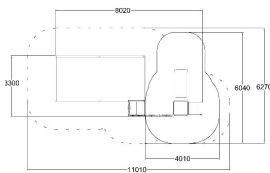

# LISA SANDBOX AND SLIDE

-  Climbing  
1
-  Meeting points  
2
-  Play panels  
4
-  Sandplay  
1
-  Slides  
1
-  Towers  
2

User age	1+
Max. free fall height, mm	1000
Safety info	EN 1176-1, 3 TÜV