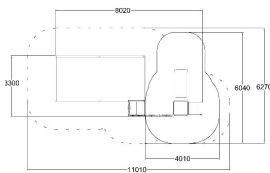

LISA SANDBOX AND SLIDE

-  Climbing
1
-  Meeting points
2
-  Play panels
4
-  Sandplay
1
-  Slides
1
-  Towers
2

User age	1+
Max. free fall height, mm	1000
Safety info	EN 1176-1, 3 TÜV