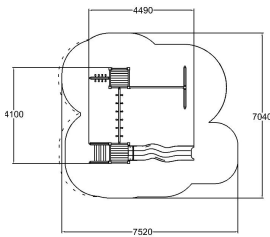

-  Climbing  
4
-  Exercising  
1
-  Meeting points  
1
-  Slides  
1
-  Towers  
2

User age	4+
Number of users	10
Product length, mm	4100
Product width, mm	4490
Product height, mm	2280
Impact area, m <sup>2</sup>	43.9
Falling space, m <sup>2</sup>	45.2
Max. free fall height, mm	1990
Safety info	EN 1176-1, 3 TÜV
Ropes	