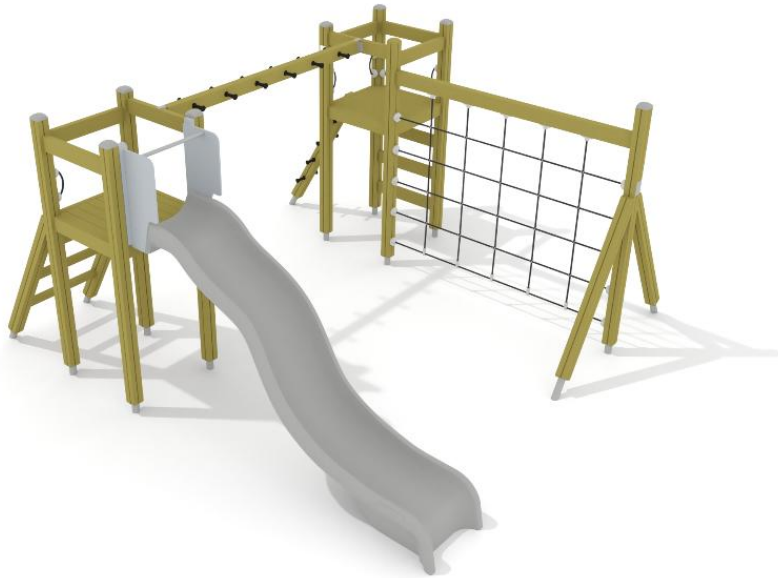

-  Climbing  
4
-  Exercising  
1
-  Meeting points  
1
-  Slides  
1
-  Towers  
2

User age	4+
Number of users	10
Product length, mm	4100
Product width, mm	4490
Product height, mm	2280
Impact area, m <sup>2</sup>	43.9
Falling space, m <sup>2</sup>	45.2
Max. free fall height, mm	1990
Safety info	EN 1176-1, 3 TÜV
Ropes	