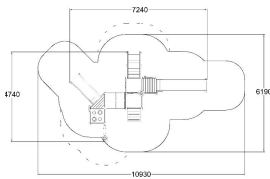

-  Balancing
2
-  Climbing
2
-  Crawling
1
-  Dynamic
3
-  Meeting points
3
-  Play panels
2
-  Slides
2
-  Towers
2

User age	1+
Impact area, m ²	44
Max. free fall height, mm	1470
Safety info	EN 1176-1, (3) TÜV