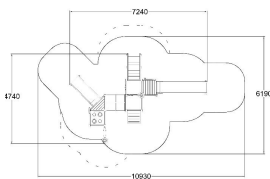

-  Balancing
2
-  Climbing
2
-  Crawling
1
-  Dynamic
3
-  Meeting points
3
-  Play panels
2
-  Slides
2
-  Towers
2

User age	1+
Impact area, m ²	44
Max. free fall height, mm	1470
Safety info	EN 1176-1, (3) TÜV