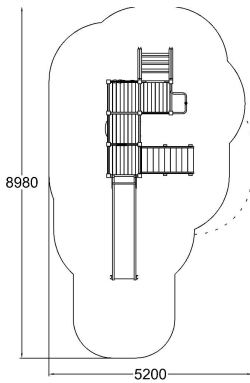

-  Climbing
3
-  Meeting points
2
-  Play panels
5
-  Slides
2
-  Towers
1

User age	1+
Number of users	14
Product length, mm	2320
Product width, mm	6000
Product height, mm	2290
Impact area, m ²	34
Falling space, m ²	36
Height required, mm	3300
Max. free fall height, mm	1470
Safety info	EN 1176-1, 3 TÜV
Installation time (for 1), h	11
Ropes	