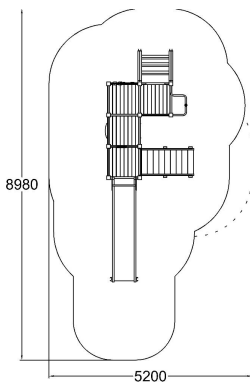

-  Climbing
3
-  Meeting points
2
-  Play panels
5
-  Slides
2
-  Towers
1

User age	1+
Number of users	14
Product length, mm	2320
Product width, mm	6000
Product height, mm	2290
Impact area, m ²	34
Falling space, m ²	36
Height required, mm	3300
Max. free fall height, mm	1470
Safety info	EN 1176-1, 3 TÜV
Installation time (for 1), h	11
Ropes	