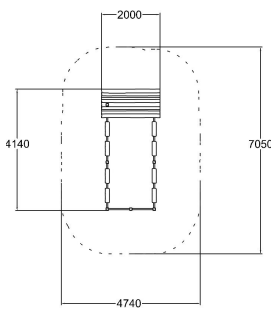

-  Play panels
3
-  Roofs
1
-  Sandplay
1

User age	1+
Number of users	14
Product length, mm	4140
Product width, mm	2000
Product height, mm	2020
Falling space, m ²	30.7
Max. free fall height, mm	370
Safety info	EN 1176-1 TÜV