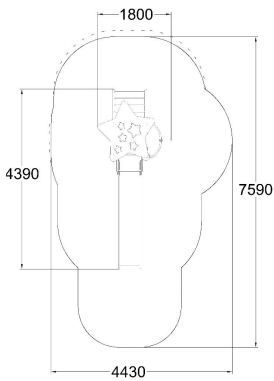

-  Meeting points
1
-  Slides
1
-  Towers
1

User age	3+
Number of users	7
Impact area, m ²	25
Max. free fall height, mm	1470
Safety info	EN 1176-1, 3 TÜV