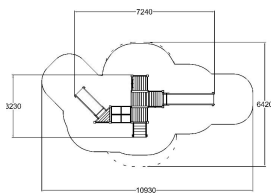

-  Climbing
2
-  Crawling
1
-  Play panels
5
-  Slides
2
-  Towers
3

Product length, mm	7240
Product width, mm	3230
Product height, mm	3310
Impact area, m ²	42
Max. free fall height, mm	1470
Safety info	EN 1176-1, 3 TÜV
Ropes	