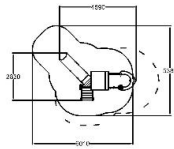

 Climbing
2

 Meeting points
6

 Play panels
5

 Slides
1

Product length, mm	4590
Product width, mm	2830
Product height, mm	3050
Impact area, m ²	22
Falling space, m ²	29
Max. free fall height, mm	1000
Safety info	EN 1176-1, 3 TÜV