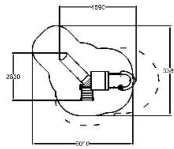

-  Climbing
2
-  Meeting points
6
-  Play panels
5
-  Slides
1

Product length, mm	4590
Product width, mm	2830
Product height, mm	3050
Impact area, m ²	22
Falling space, m ²	29
Max. free fall height, mm	1000
Safety info	EN 1176-1, 3 TÜV