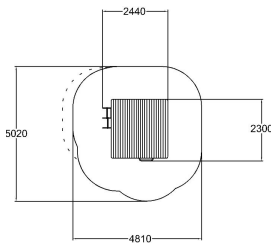

-  Climbing
1
-  Roofs
1
-  Slides
1
-  Towers
1

User age	3+
Number of users	10
Product length, mm	2300
Product width, mm	2440
Product height, mm	2840
Impact area, m ²	20.6
Falling space, m ²	21.8
Max. free fall height, mm	1000
Safety info	EN 1176-1, (3) TÜV
Ropes	