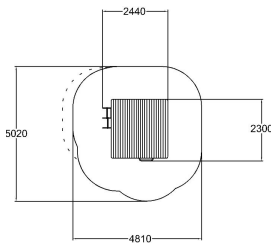

-  Climbing  
1
-  Roofs  
1
-  Slides  
1
-  Towers  
1

User age	3+
Number of users	10
Product length, mm	2300
Product width, mm	2440
Product height, mm	2840
Impact area, m <sup>2</sup>	20.6
Falling space, m <sup>2</sup>	21.8
Max. free fall height, mm	1000
Safety info	EN 1176-1, (3) TÜV
Ropes	