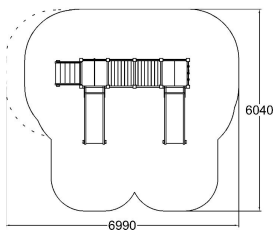

## ACTIVITY TOWER

User age	1+
Impact area, m <sup>2</sup>	34
Max. free fall height, mm	1000
Safety info	EN 1176-1, 3 TÜV