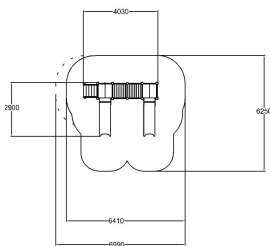

-  Climbing
1
-  Play panels
3
-  Slides
2

User age	1+
Number of users	14
Product length, mm	2900
Product width, mm	4030
Product height, mm	1730
Impact area, m ²	34.7
Falling space, m ²	36.7
Max. free fall height, mm	1000
Safety info	EN 1176-1, 3 TÜV