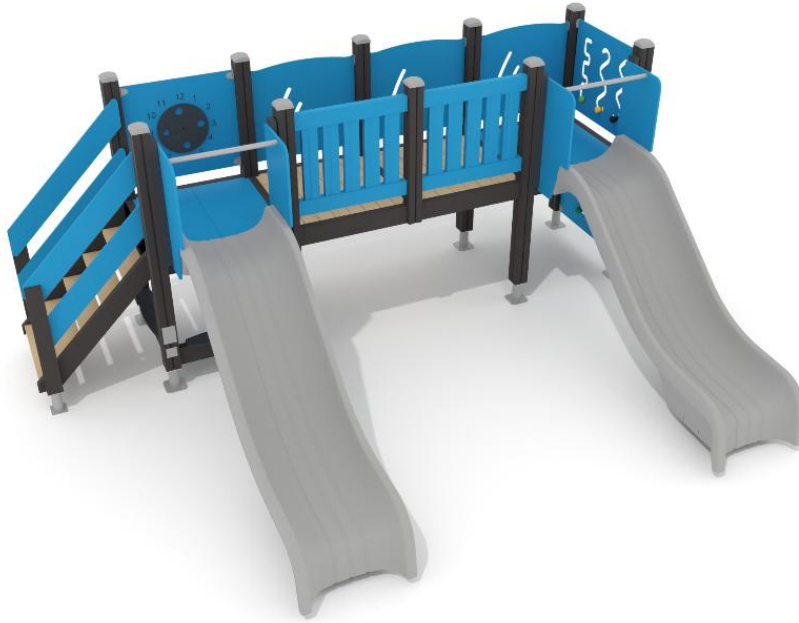

-  Climbing
1
-  Play panels
3
-  Slides
2

User age	1+
Number of users	14
Product length, mm	2900
Product width, mm	4030
Product height, mm	1730
Impact area, m ²	34.7
Falling space, m ²	36.7
Max. free fall height, mm	1000
Safety info	EN 1176-1, 3 TÜV