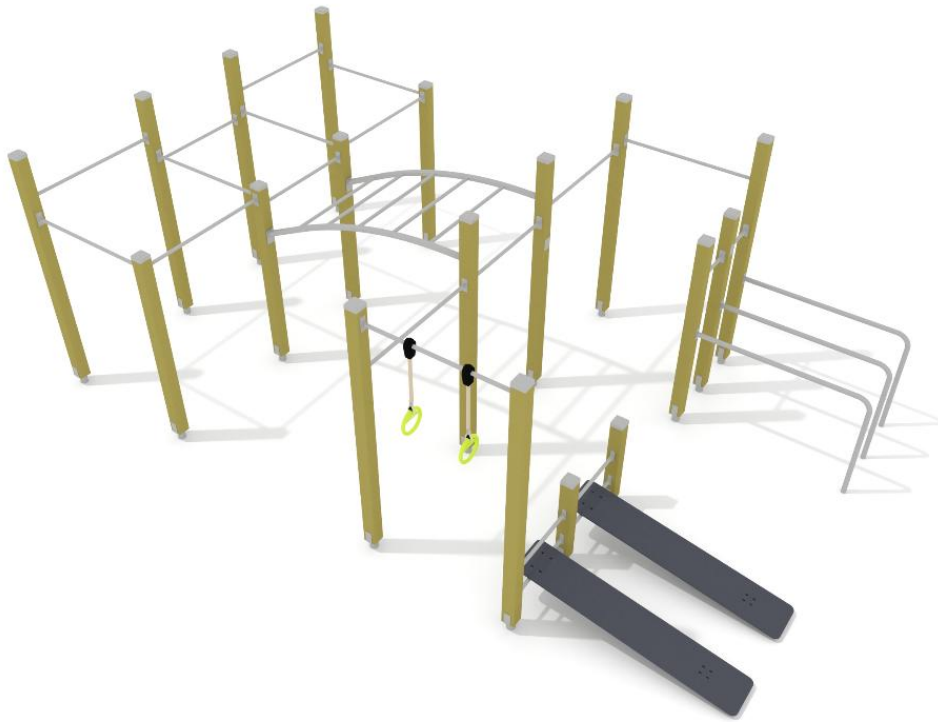

**STREET WORKOUT**

Number of users	15
Product length, mm	4170
Product width, mm	7140
Product height, mm	2630
Impact area, m <sup>2</sup>	75.2
Falling space, m <sup>2</sup>	78.8
Max. free fall height, mm	1490
Safety info	EN 16630 TÜV 2015