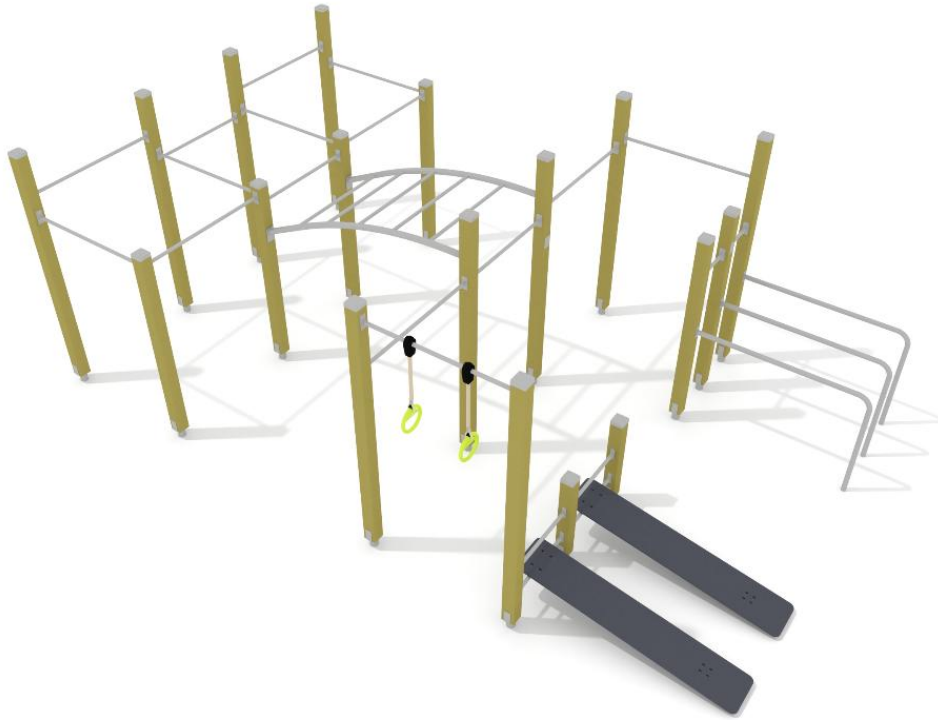

STREET WORKOUT

Number of users	15
Product length, mm	4170
Product width, mm	7140
Product height, mm	2630
Impact area, m ²	75.2
Falling space, m ²	78.8
Max. free fall height, mm	1490
Safety info	EN 16630 TÜV 2015