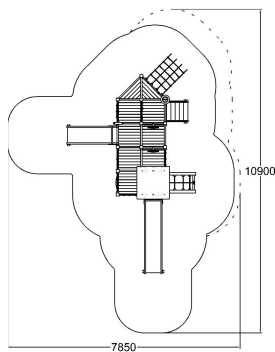

-  Climbing
3
-  Meeting points
2
-  Play panels
9
-  Roofs
1
-  Slides
1
-  Towers
1

User age	1+
Number of users	28
Product length, mm	7410
Product width, mm	4340
Product height, mm	3320
Impact area, m ²	47
Falling space, m ²	51
Height required, mm	4320
Safety info	EN 1176-1, 3 TÜV
Ropes	