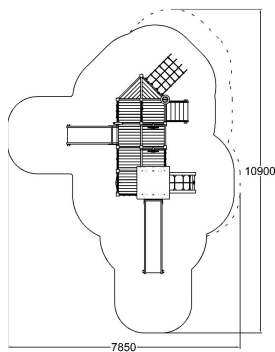

-  Climbing  
3
-  Meeting points  
2
-  Play panels  
9
-  Roofs  
1
-  Slides  
1
-  Towers  
1

|                               |   |
|-------------------------------|---|
| User age                      | 1+  |
| Number of users               | 28  |
| Product length, mm            | 7410  |
| Product width, mm             | 4340  |
| Product height, mm            | 3320  |
| Impact area, m <sup>2</sup>   | 47  |
| Falling space, m <sup>2</sup> | 51  |
| Height required, mm           | 4320  |
| Safety info                   | EN 1176-1, 3 TÜV  |
| Ropes                         |  |