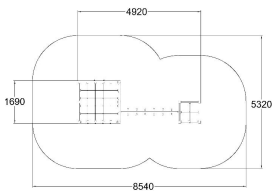

-  Climbing  
5
-  Exercising  
1
-  Towers  
2

User age	3+
Number of users	16
Product length, mm	1700
Product width, mm	4920
Product height, mm	1980
Impact area, m <sup>2</sup>	39.1
Falling space, m <sup>2</sup>	39.1
Max. free fall height, mm	1970
Safety info	EN 1176-1 TÜV
Ropes	