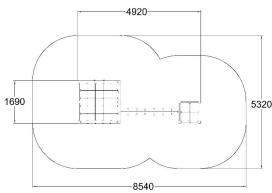

-  Climbing
5
-  Exercising
1
-  Towers
2

User age	3+
Number of users	16
Product length, mm	1700
Product width, mm	4920
Product height, mm	1980
Impact area, m ²	39.1
Falling space, m ²	39.1
Max. free fall height, mm	1970
Safety info	EN 1176-1 TÜV
Ropes	