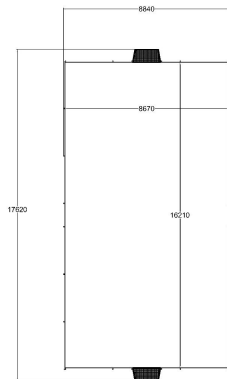

STEEL NET ARENA

Product length, mm	17620
--------------------	-------

Product width, mm	8840
-------------------	------

Product height, mm	1300
--------------------	------