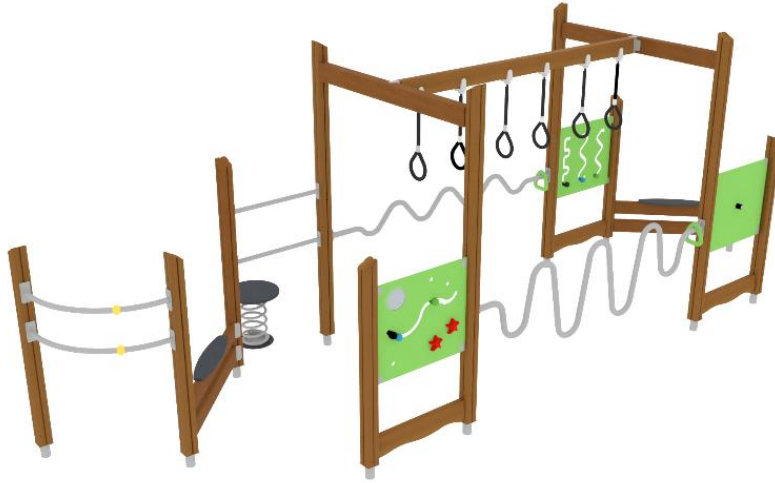

- ⚖️

Balancing

1
- 🏋️

Exercising

1
- ☀️

Play panels

3

Number of users	10
Product length, mm	6470
Product width, mm	2250
Product height, mm	2350
Impact area, m <sup>2</sup>	38
Falling space, m <sup>2</sup>	40
Max. free fall height, mm	500
Safety info	EN 1176-1:2017, EN 16630:2015
Ropes	