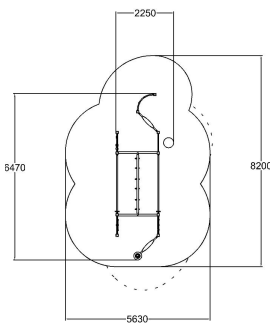

- ⚖️

Balancing

1
- 🏋️

Exercising

1
- ☀️

Play panels

3

Number of users	10
Product length, mm	6470
Product width, mm	2250
Product height, mm	2350
Impact area, m <sup>2</sup>	38
Falling space, m <sup>2</sup>	40
Max. free fall height, mm	500
Safety info	EN 1176-1:2017, EN 16630:2015
Ropes	