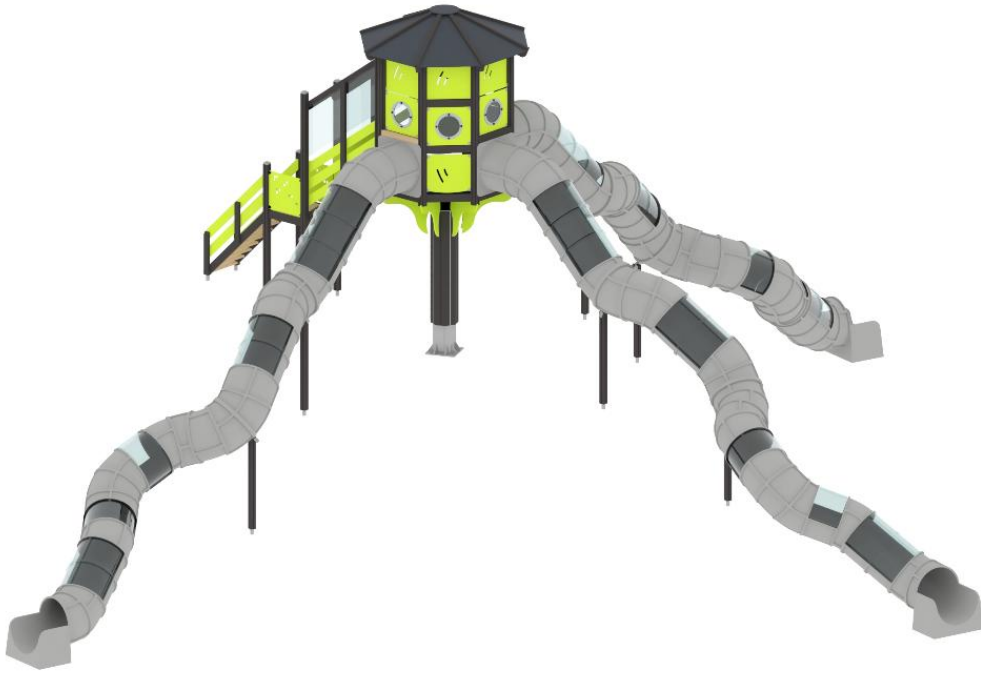

Q14251

HILL PLAY

Number of users	10
Product length, mm	16340
Product width, mm	15720
Product height, mm	5460
Impact area, m ²	38
Falling space, m ²	18
Max. free fall height, mm	1470
Safety info	EN 1176-1, 3 TÜV